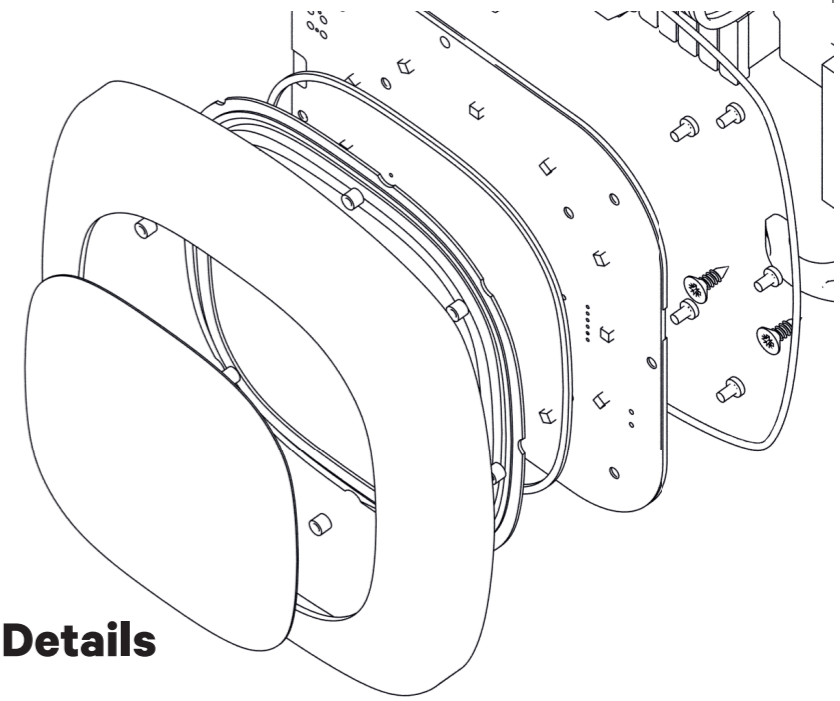

Indoors and Outdoors

Pulsar Plus is Type 4 rated for dust and water resistance, making it suitable for indoor or outdoor installation.

Product Details

GENERAL SPECIFICATIONS

| | |
|-----------------------------|--------------------|
| Charging mode: | AC Level 2 |
| Connector type: | Type 1 (SAE J1772) |
| Dimensions (without cable): | 7.8"x7.9"x3.9" |
| Color: | Matte Black |
| Weight: | 4.4 lbs |
| Cable length: | 25ft |